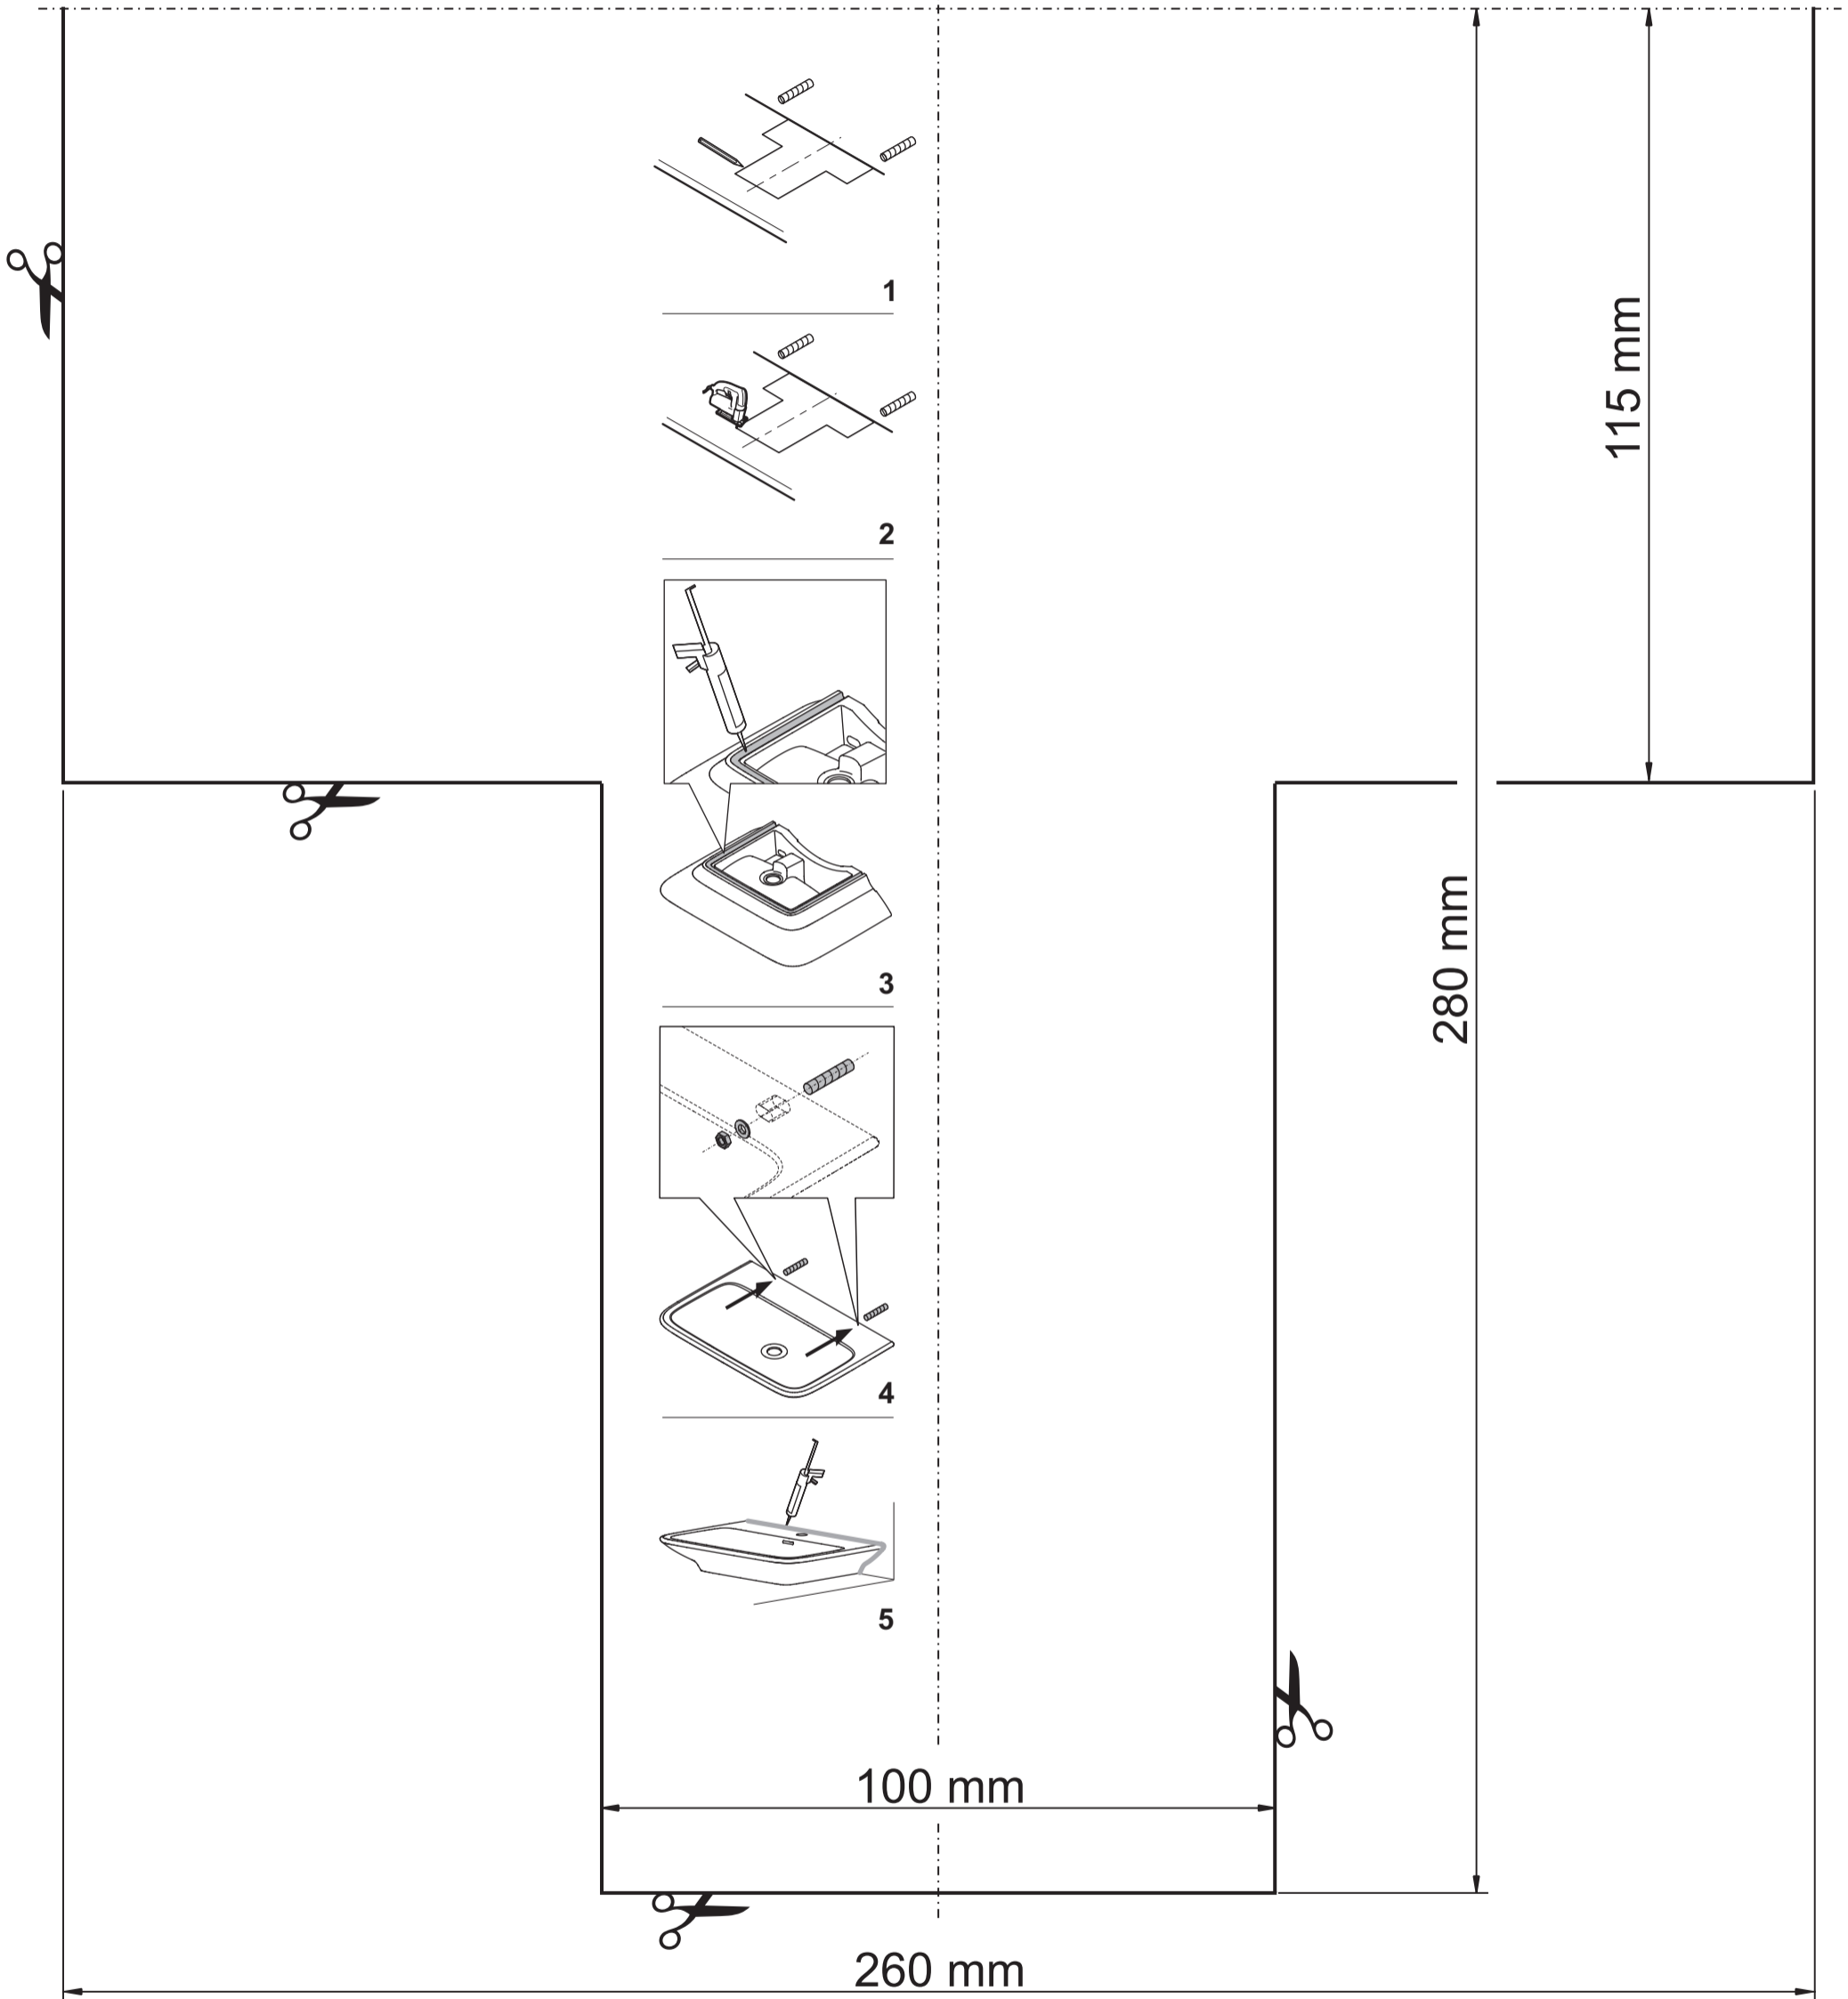

LW10020G LW10034G LW10069G
LW10033G LW10035G LW10624G

Wall / Wand / Mur / Parete / 墙壁 / 牆壁

Front / Vorderseite / Avant / Parte frontale / 前面 / 前面

SCALE 1 cm : 1 cm
DIN A3

This drawing including the respective data may neither be duplicated nor modified nor altered without the consent of TOTO Europe GmbH. The usage of the data/technical drawings takes place at user's own risk and under exclusion of any liability of TOTO Europe GmbH and/or of the companies of the TOTO-Group. The indicated dimensions are not binding; products are subject to change. Measurements shown may be subject to small variations or are indicative.