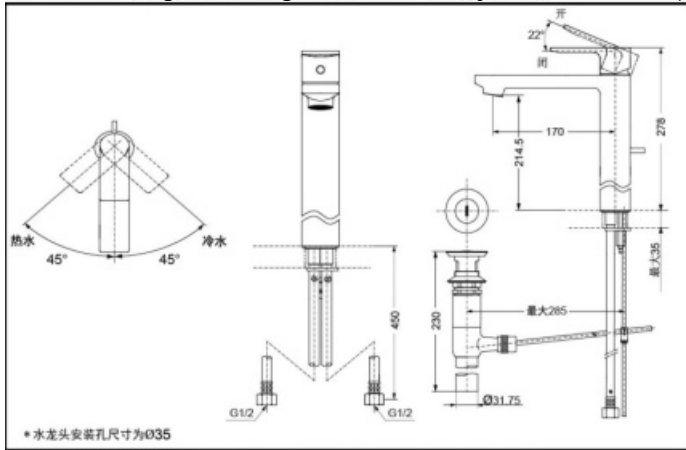

DL368-2 Single-hole Single-handle Lavatory Mixer (CI Contemporary Series)

*TOTO(CHINA) CO.,LTD. All rights reserved.