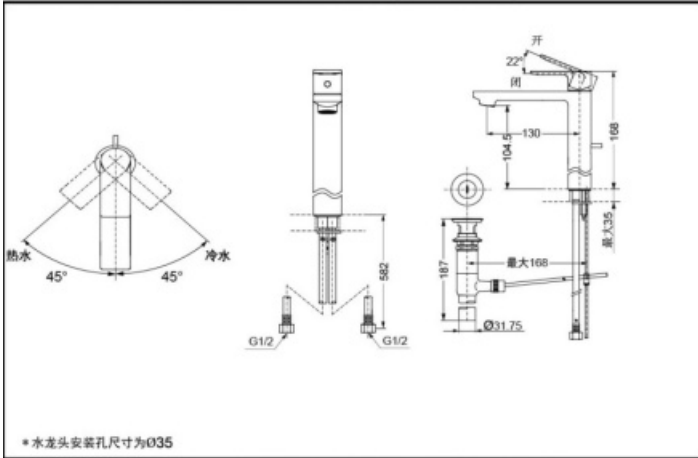

DL368

DL368-1  
for embedded  
lavatory

DL368-2  
for console lavatory

Reduce  
The Water

Aerial

### DL368 Single-hole Single-handle Lavatory Mixer (CI Contemporary Series)

### SPECIFICS

Water Supply :  
0.05MPa(dynamic pressure) ~  
0.75MPa(static pressure)

### DL368-1 Single-hole Single-handle Lavatory Mixer (CI Contemporary Series)