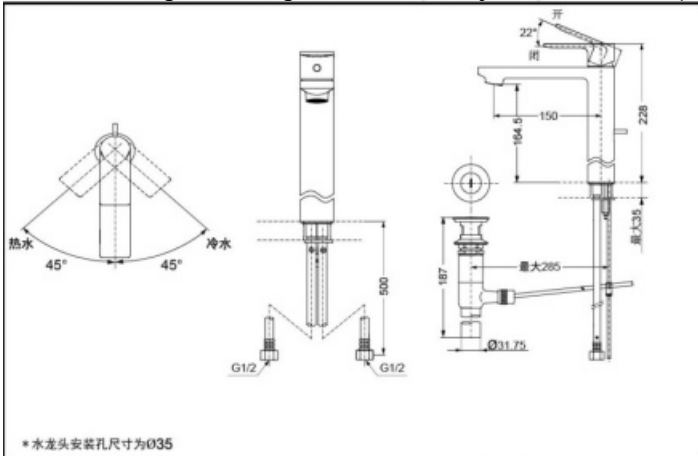

DL368-1 Single-hole Single-handle Lavatory Mixer (CI Contemporary Series)

OTHERS

Series: CI Contemporary Series

*TOTO(CHINA) CO.,LTD. All rights reserved.